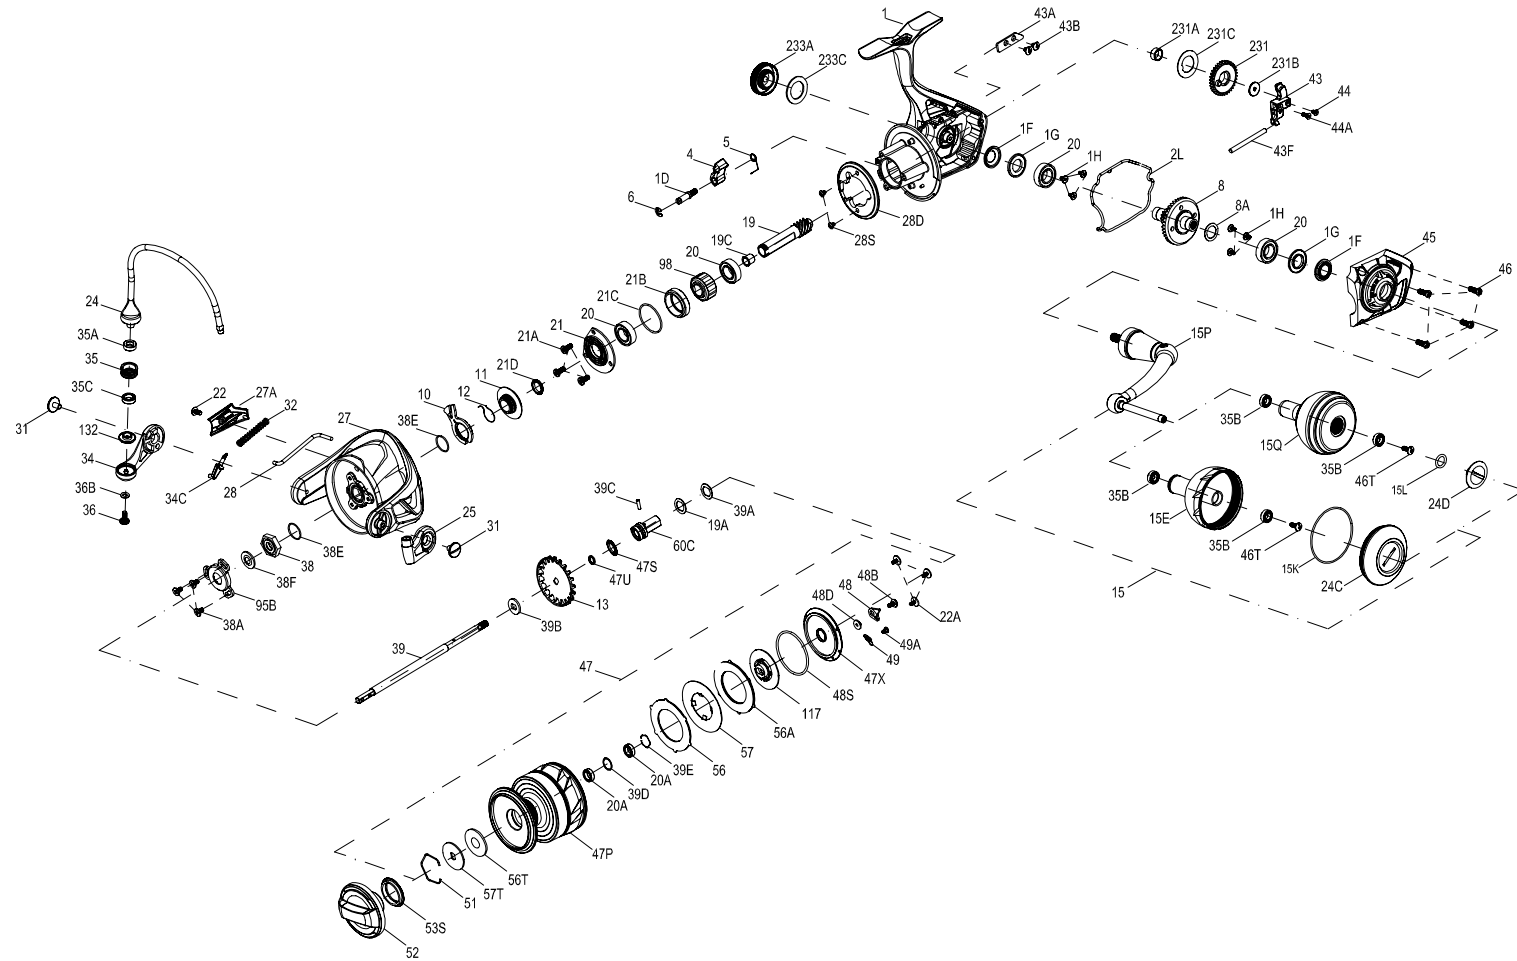

PARTS LIST FOR MODEL SLAMMER IV 8500DX

KEY NO.	PART NO.	STYLE NO.	DESCRIPTION
25	1559370	25-SLAIV7500DX	Bail Holder
27	1559387	27-SLAIV8500DX	Rotor
27A	1559372	27A-SLAIV7500DX	Rotor Cover
28	1559382	28-SLAIV8500	Rotor Trip Lever
28D	1277161	28D-SSV7500	Rotor Brake
28S	1277054	28S-SSV5500	Rotor Brake Screw (2req.)
31	1277055	31-SSV5500	Bail Arm Screw (2req.)
32	1559351	32-SLAIV7500	Bail Spring
34	1559373	34-SLAIV7500DX	Bail Arm
34C	1277164	34C-SSV7500	Pivot Arm
35	1277165	35-SSV7500	Line Roller
35A	1419050	35A-SLA5500	Line Roller Bushing
35B	1377606	35A-BTLII8000LC	Line Roller Ball Bearing (4req.)
35C	1559273	35C-SLAIV5500	Ball Bearing
36	1277166	36-SSV7500	Line Roller Screw
36B	1417809	36B-CLA6000	Bail Arm Screw Washer
38	1419103	38-SLA7500	Rotor Nut
38A	1119121	20C-7000AF	Screw (3req.)
38E	1302502	232B-SSV3500	Bearing Retainer O-Ring (2req.)
38F	1419080	38F-SLA7500	Rotor-Main Shaft Seal
39	1559352	39-SLAIV7500	Main Shaft
39A	1559353	39A-SLAIV7500	Spool Adjust Washer (2req.)
39B	1277067	39B-SSV5500	Main Shaft Washer
39C	1559354	39C-SLAIV7500	Main Shaft Dowel
39D	1559302	39D-SLAIV5500DX	Washer
39E	1559277	39E-SLAIV5500	Lock Spring
43	1419105	43-SLA7500	Oscillation Slider
43A	1277173	43A-SSV7500	O/S Slider Guide
43B	1277070	43B-SSV5500	Screw (2req.)
43F	1389567	43F-CLA6000	O/S Slider Guide Shaft
44	1385672	44-CLA8000	Main Shaft Screw
44A	1447691	44A-SLAIII85HS	Screw
45	1559388	45-SLAIV8500DX	Body Cover Assembly
46	1277074	46-SSV5500	Body Cover Screw (4req.)
46T	1341500	3-SSV7500LC	A/R Button Screw (2req.)
47	1559389	47-SLAIV8500DX	Spool Assembly
47P	1559390	47P-SLAIV8500DX	Spool
47S	1494699	47S-SSVI2500LL	Seal
47U	1525247	47U-CLAI15000	Seal
47X	1559358	47X-SLAIV7500	Drag Cover
48	1419069	48-SLA5500	Spool Click Plate
48B	1385581	48B-CLA3000	Spool Clicker Spring Screw
48D	1385579	48D-CLA3000	Spool Clicker Spacer Ring
48S	1559359	48S-SLAIV7500	Spool Seal
49	1259579	49-7000AF	Spring
49A	1559283	49A-SLAIV5500	Screw
51	1277085	51-SSV5500	Drag Washer Retainer
52	1559377	52-SLAIV7500DX	Drag Knob Assembly
53S	1339555	53S-CLA5000	Drag Knob Seal
56	1419077	56-SLA7500	Drag Friction Washer
56A	1419078	56A-SLA7500	Drag Friction Washer
56T	1277089	56T-SSV5500	Drag Friction Washer
57	1559361	57-SLAIV7500	Keyed Drag Washer
57T	1419058	57T-SLA5500	Keyed Drag Washer
60C	1559362	60C-SLAIV7500	Spool Support Sleeve
95B	1419114	95B-SLA7500	Rotor Nut Locking Plate
98	1277190	98-SSV7500	Clutch/Sleeve Assembly
117	1559363	117-SLAIV7500	Drag Drive Plate
132	1419163	132-SLA9500	Line Roller Collar
231	1419117	231-SLA7500	Oscillation Gear
231A	1339566	231A-CLA5000	O/S Gear Bushing
231B	1277100	231B-SSV5500	O/S Gear Screw
231C	1389603	231C-CLA6000	O/S Gear Washer
233A	1559378	233A-SLAIV7500DX	Handle Cap
233C	1419076	233C-SLA5500	Handle Cap Seal
1	1559386	1-SLAIV8500DX	Body Assembly
1D	1277140	1D-SSV7500	A/R Pawl Post
1F	1419083	1F-SLA7500	Body Side Seal (2req.)
1G	1419082	1G-SLA7500	Body Side Seal Lock Plate (2req.)
1H	1418957	1H-SLA3500	Body Side Screw (6req.)
2L	1419086	2L-SLA7500	Body Seal
4	1277142	4-SSV7500	A/R Pawl
5	1277143	5-SSV7500	Pawl Spring
6	1277144	6-SSV7500	Retainer Clip
8	1559366	8-SLAIV7500DX	Drive Gear
8A	1277037	8A-SSV5500	Drive Gear Shim Washer
10	1277147	10-SSV7500	A/R Pawl Holder
11	1559343	11-SLAIV7500	A/R Bushing
12	1309001	12-SSV9500	A/R Bushing Spring
13	1419089	13-SLA7500	Click Gear
15	1559367	15-SLAIV7500DX	Handle Assembly
15E	1559264	15E-SLAIV5500	Handle Knob
15K	1419073	15K-SLA5500	Handle Knob Cap Seal
15L	1417804	15L-CLA2000	Handle Knob Seal
15P	1559368	15P-SLAIV7500DX	Sub Handle Assembly
15Q	1559294	15Q-SLAIV5500DX	Handle Knob Assembly
19	1559369	19-SLAIV7500DX	Pinion Gear
19A	1277424	19A-SSV3500	Pinion Gear Washer
19C	1419092	19C-SLA7500	Pinion Gear Bushing
20	1277152	20A-SSV7500	Ball Bearing (4req.)
20A	1385530	20A-CLA3000	Sealed Ball Bearing
21	1559345	21-SLAIV7500	Ball Bearing Retainer
21A	1277154	21A-SSV7500	Pinion Retainer Screw (3req.)
21B	1419094	21B-SLA7500	Pinion Ball Bearing Collar
21C	1385684	21C-CLA8000	O Ring
21D	1559346	21D-SLAIV7500	Body Head Seal
22	1277046	22-SSV5500	Rotor Cover Screw
22A	1235162	22A-7000AF	Rotor Cover Screw (3req.)
24	1559380	24-SLAIV8500	One Piece Bail
24C	1559296	24C-SLAIV5500DX	Handle Knob Cap
24D	1417808	24C-CLA5000	Handle Knob Cap